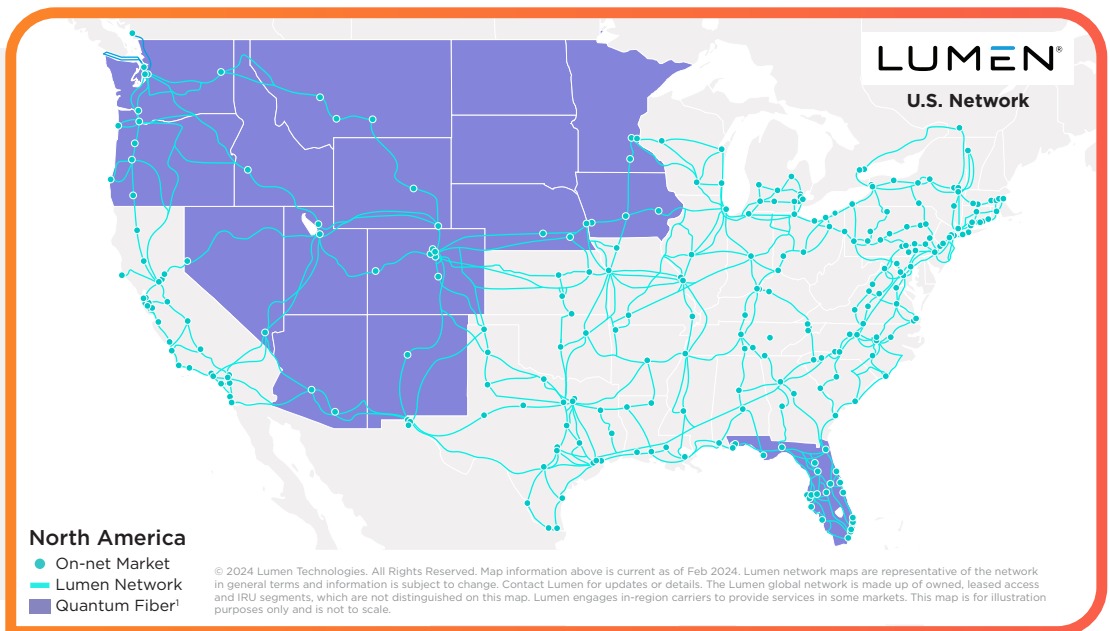

**28,000**

Employees  
Worldwide

**\$14.6B**

2023  
Revenue

**\$13.4B+**

Global Economic  
Impact

**350,000**

Global Fiber Route Miles

**170,000**

On-Net Fiber Buildings

**450+ Tbps**

Global Backbone Capacity

**2,200+**

Data Center Connections

**3.7M**

Quantum Fiber Locations in  
16 states